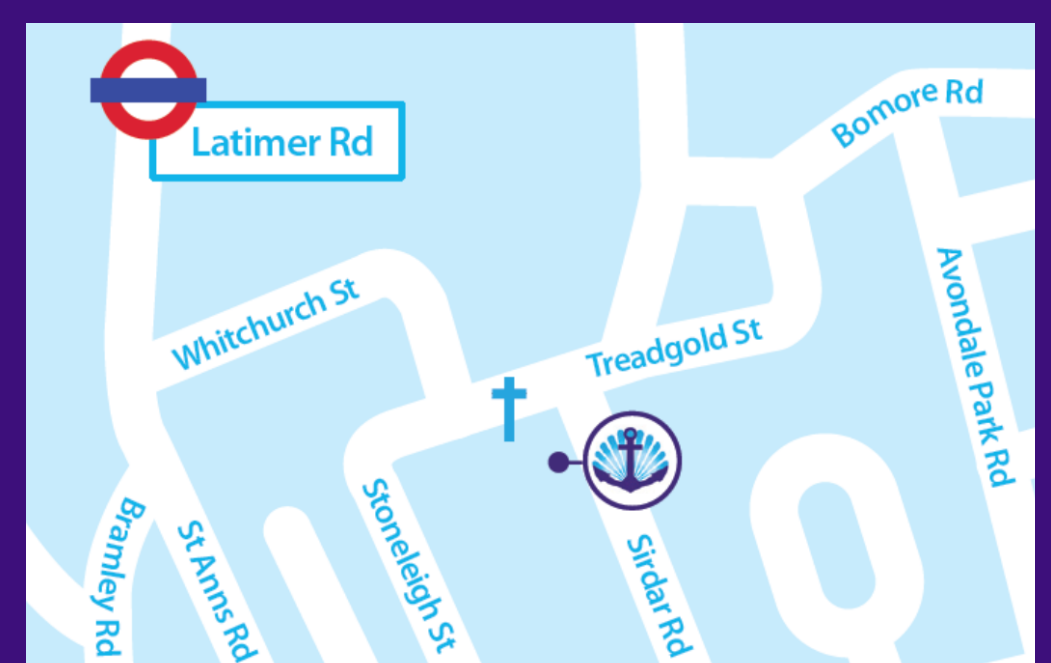

Instagram
[@theClementJamesCentre](https://www.instagram.com/theClementJamesCentre)

Phone
020 7221 8810

Email
reception@clementjames.org

Visit us:

95 Sirdar Road, London, W11 4EQ